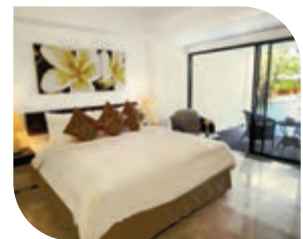

ROOM TYPES

	Total
• Superior	22
• Superior Pool View	32
• Deluxe Pool View	20
• Premiere Pool View	18
• Laguna	18
• Superior Loft	29
• Deluxe Loft	7

• Junior Suite	2
• Honeymoon Suite + Jacuzzi	1
• Laguna Suite + Pool +Jacuzzi	1
• Premiere Suite + Jacuzzi	1
• Sawangan Suite (2 Bed)	1
• Segara Suite (3 Bed+Jacuzzi)	1

ROOM FACILITIES

Designed in a modern contemporary style, each room is equipped with LCD TV with international channels, IDD telephone, minibar, tea and coffee making facilities, safe deposit box, individually controlled air-condition system, key card security system.